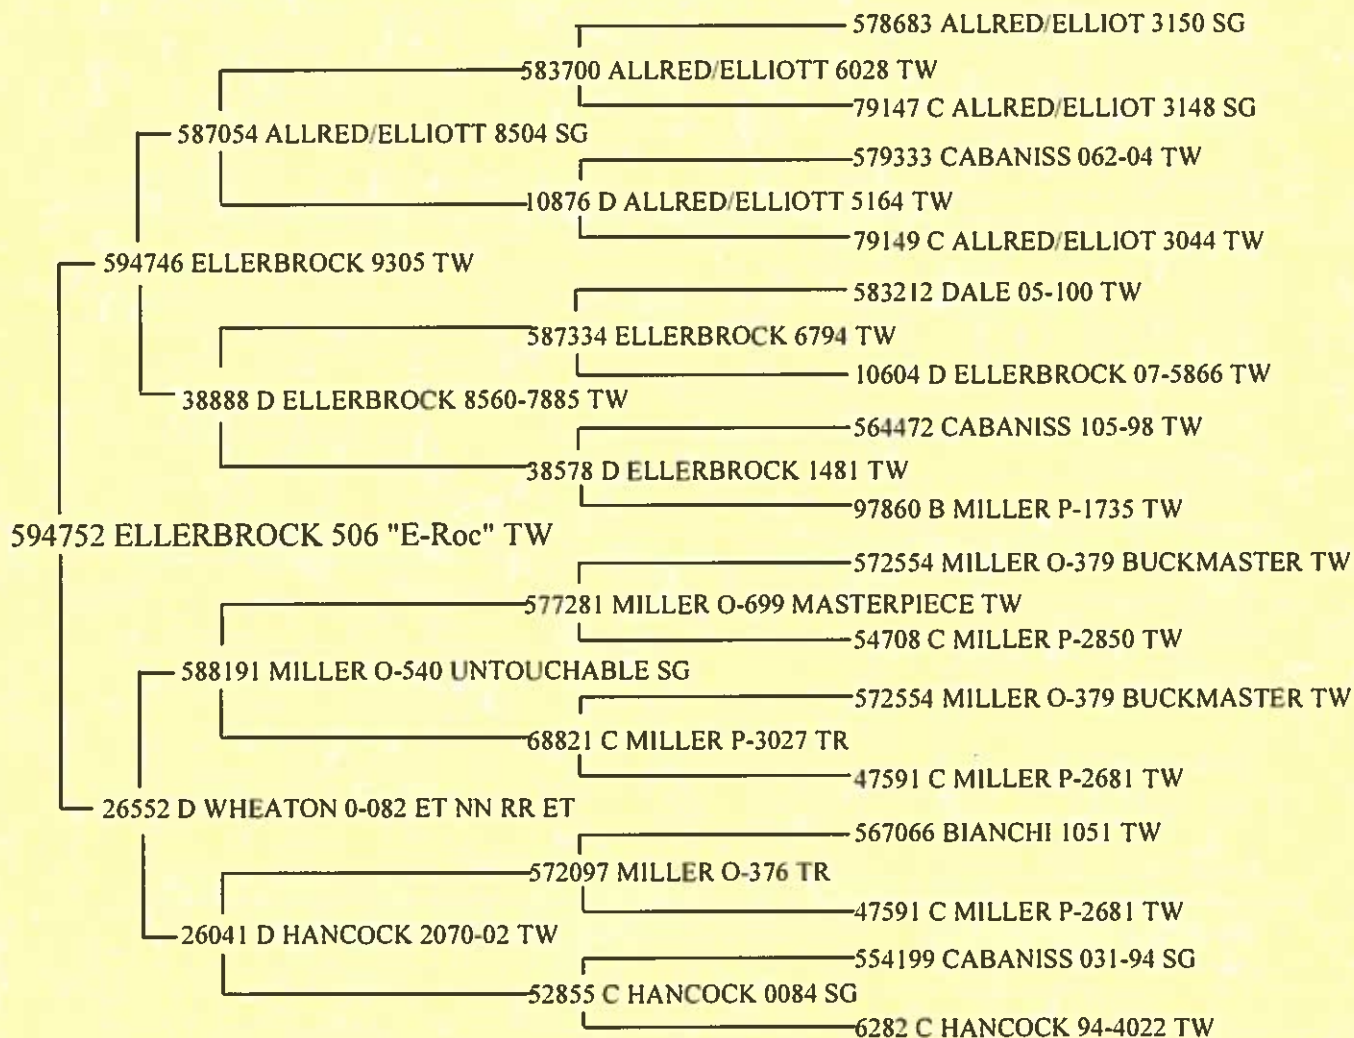

American Hampshire Sheep Association

PO Box 51, 222 Main St • Milo, Iowa 50166

Certificate of Registry

AHSA RAM #

594752 Ram

NAME **ELLERBROCK 506 "E-Roc"**
Private Flock Tag

BORN 4/15/2012

Twin

SIRE 594746 ELLERBROCK 9305 TW

DAM 26552 D WHEATON 0-082 ET NN RR ET

BREEDER ELLERBROCK CLUB LAMBS BRAD & JEFF ELLERBROCK ATKINSON, IL

OWNER ELLERBROCK CLUB LAMBS BRAD & JEFF ELLERBROCK ATKINSON, IL

DATE RECORDED 6/21/2012

REGISTRAR

Jeff Elbert

THIS FIVE GENERATION PEDIGREE IS PROVIDED FOR YOUR RECORDS.

Any blanks on this record indicates that some of the history of this animal was recorded prior to computerization. If you would like the completed record you may order it for an additional charge by calling the AHSA office.